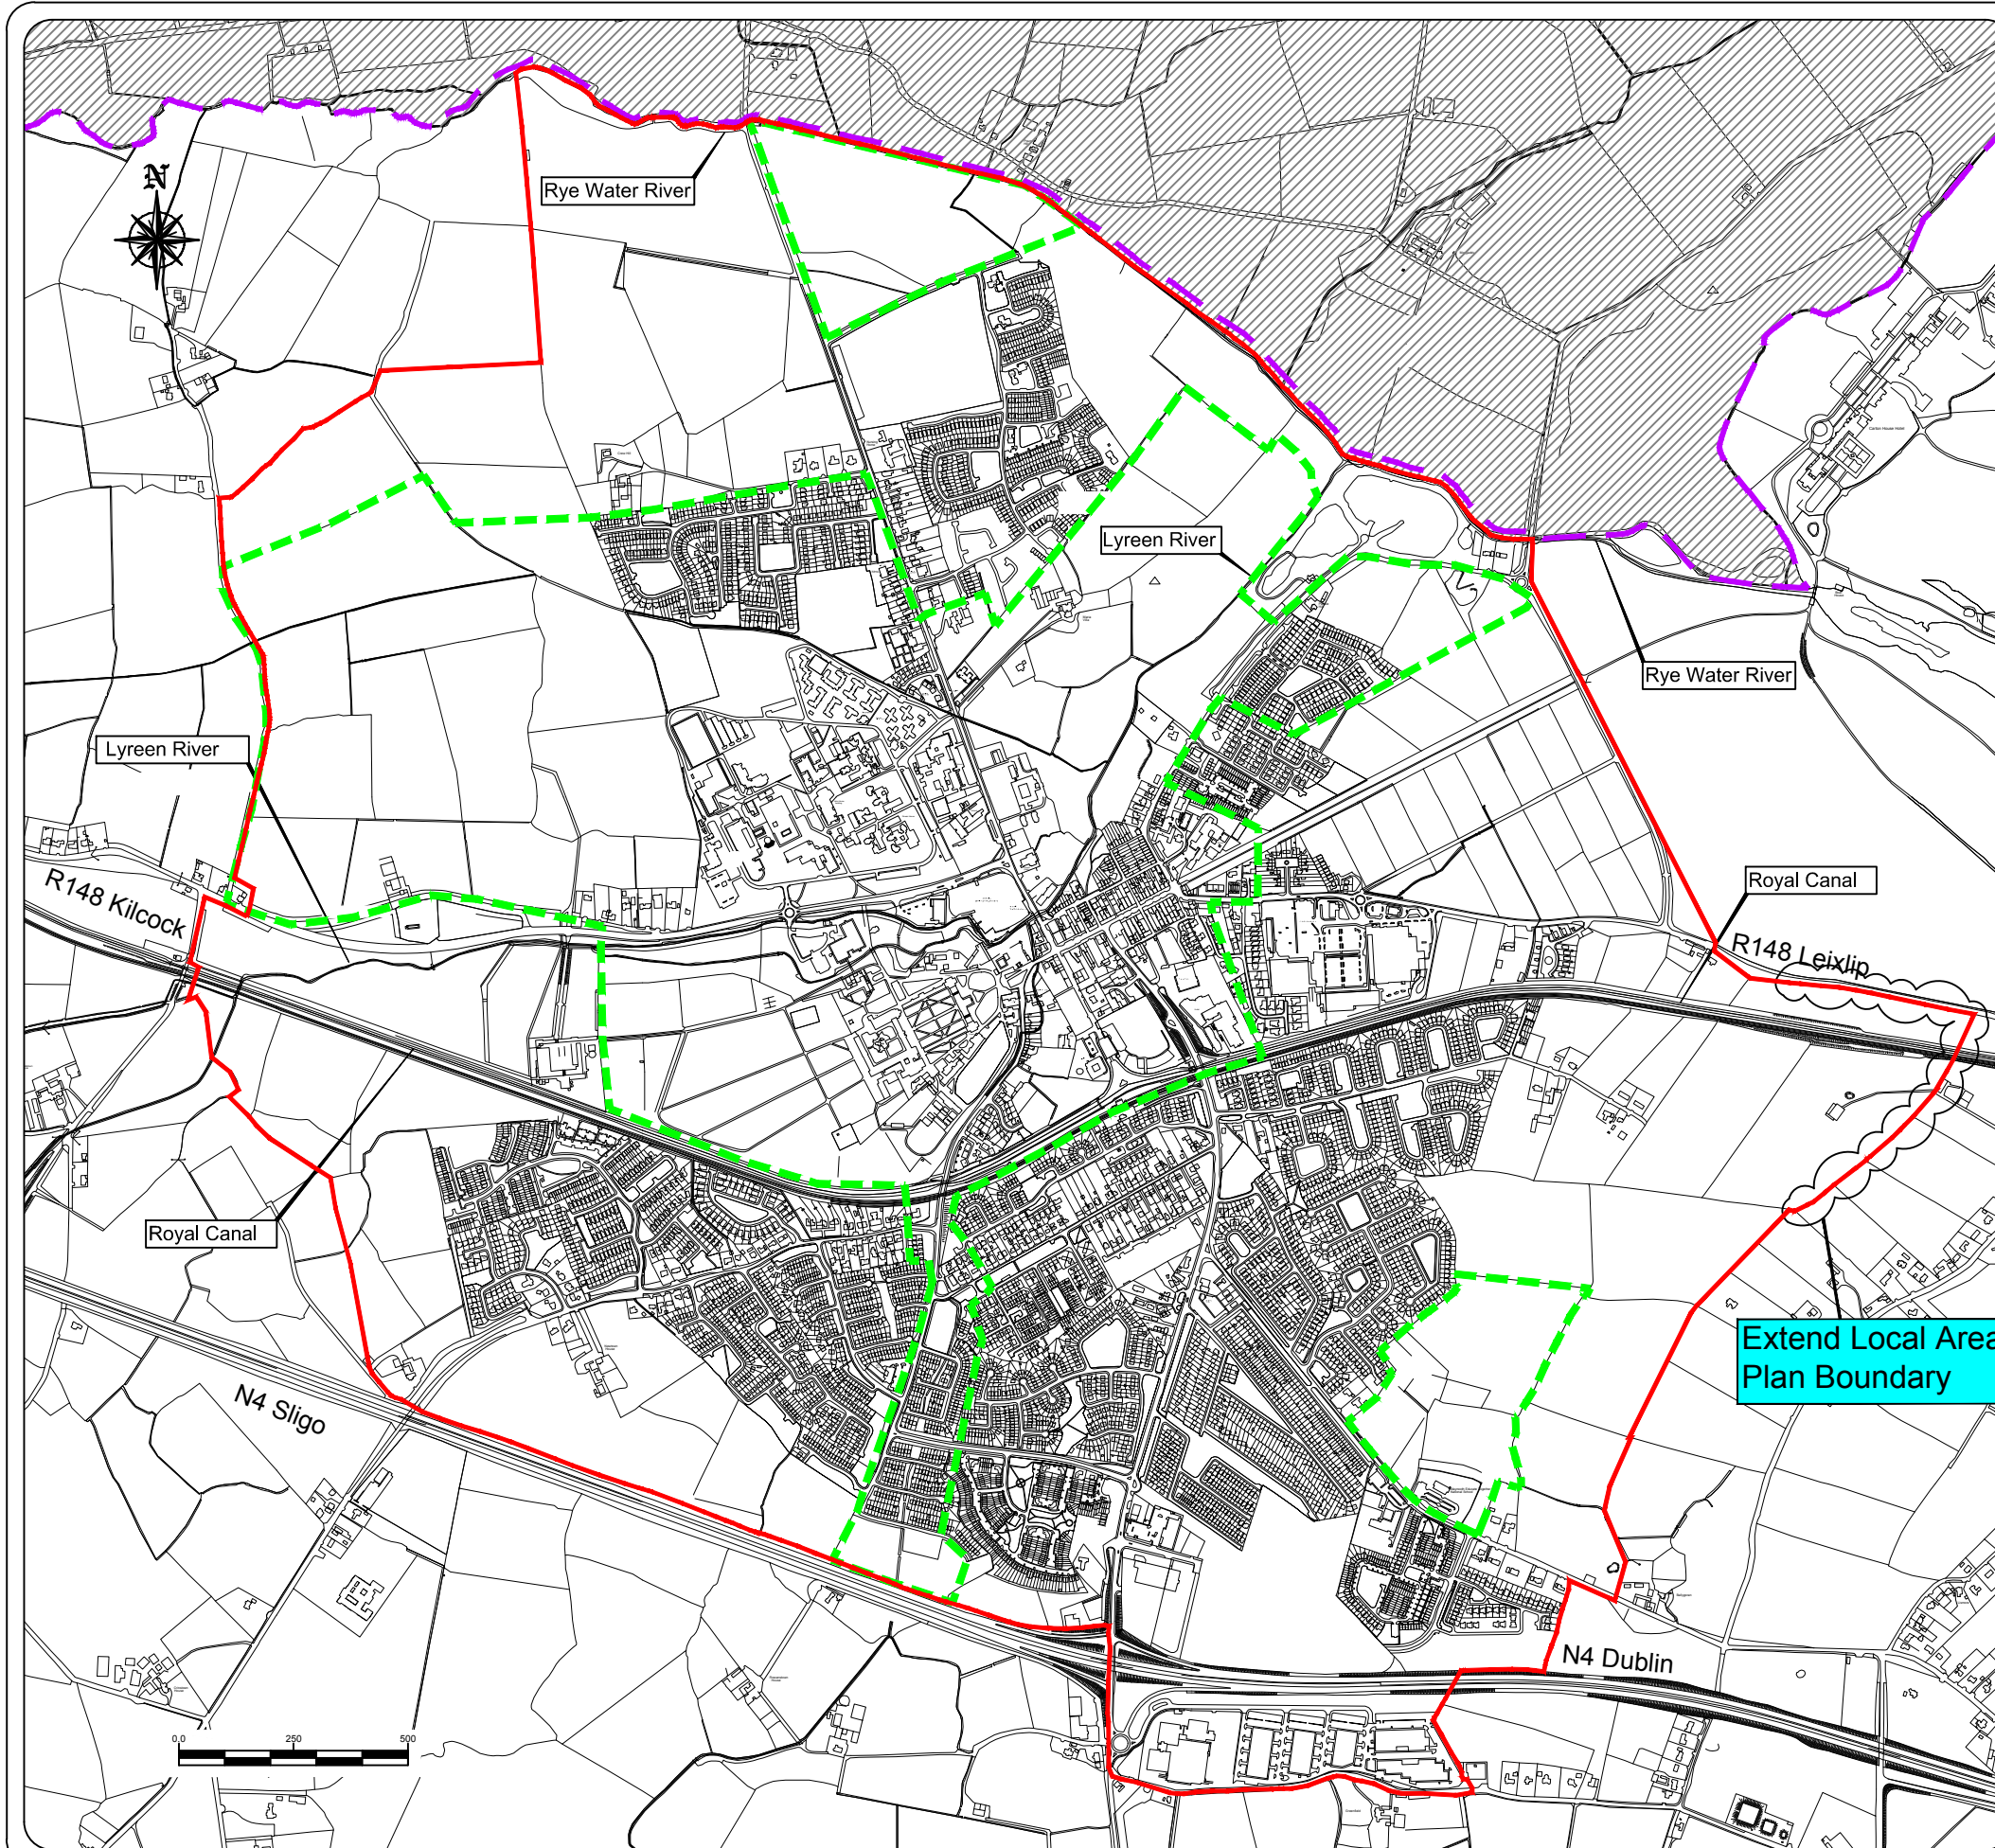

Kildare County Council
 Planning Department,
 Áras Chill Dara, Devoy Park,
 Naas, Co Kildare.

Maynooth Local Area Plan 2013-2019
 Proposed Amendment No. 1

Legend :

-  Local Area Plan Boundary
-  Kildare County Boundary
-  Rivers, Canal & Lakes
-  Development proposals for lands outlined thus are to be the subject of site-specific Flood Risk assessment appropriate to the type and scale of the development being proposed

Strategic Flood Risk Assessment Map

Date: 18-June-2018	Map Ref : 2
Scale : N.T.S	Drawing No: 200/17/906
© Ordnance Survey Ireland. All rights reserved. Licence No. : 2004/07CCMA (Kildare County Council)	Drawn By : MK Checked By : LC

This drawing is to be read in conjunction with the written statement and objectives map