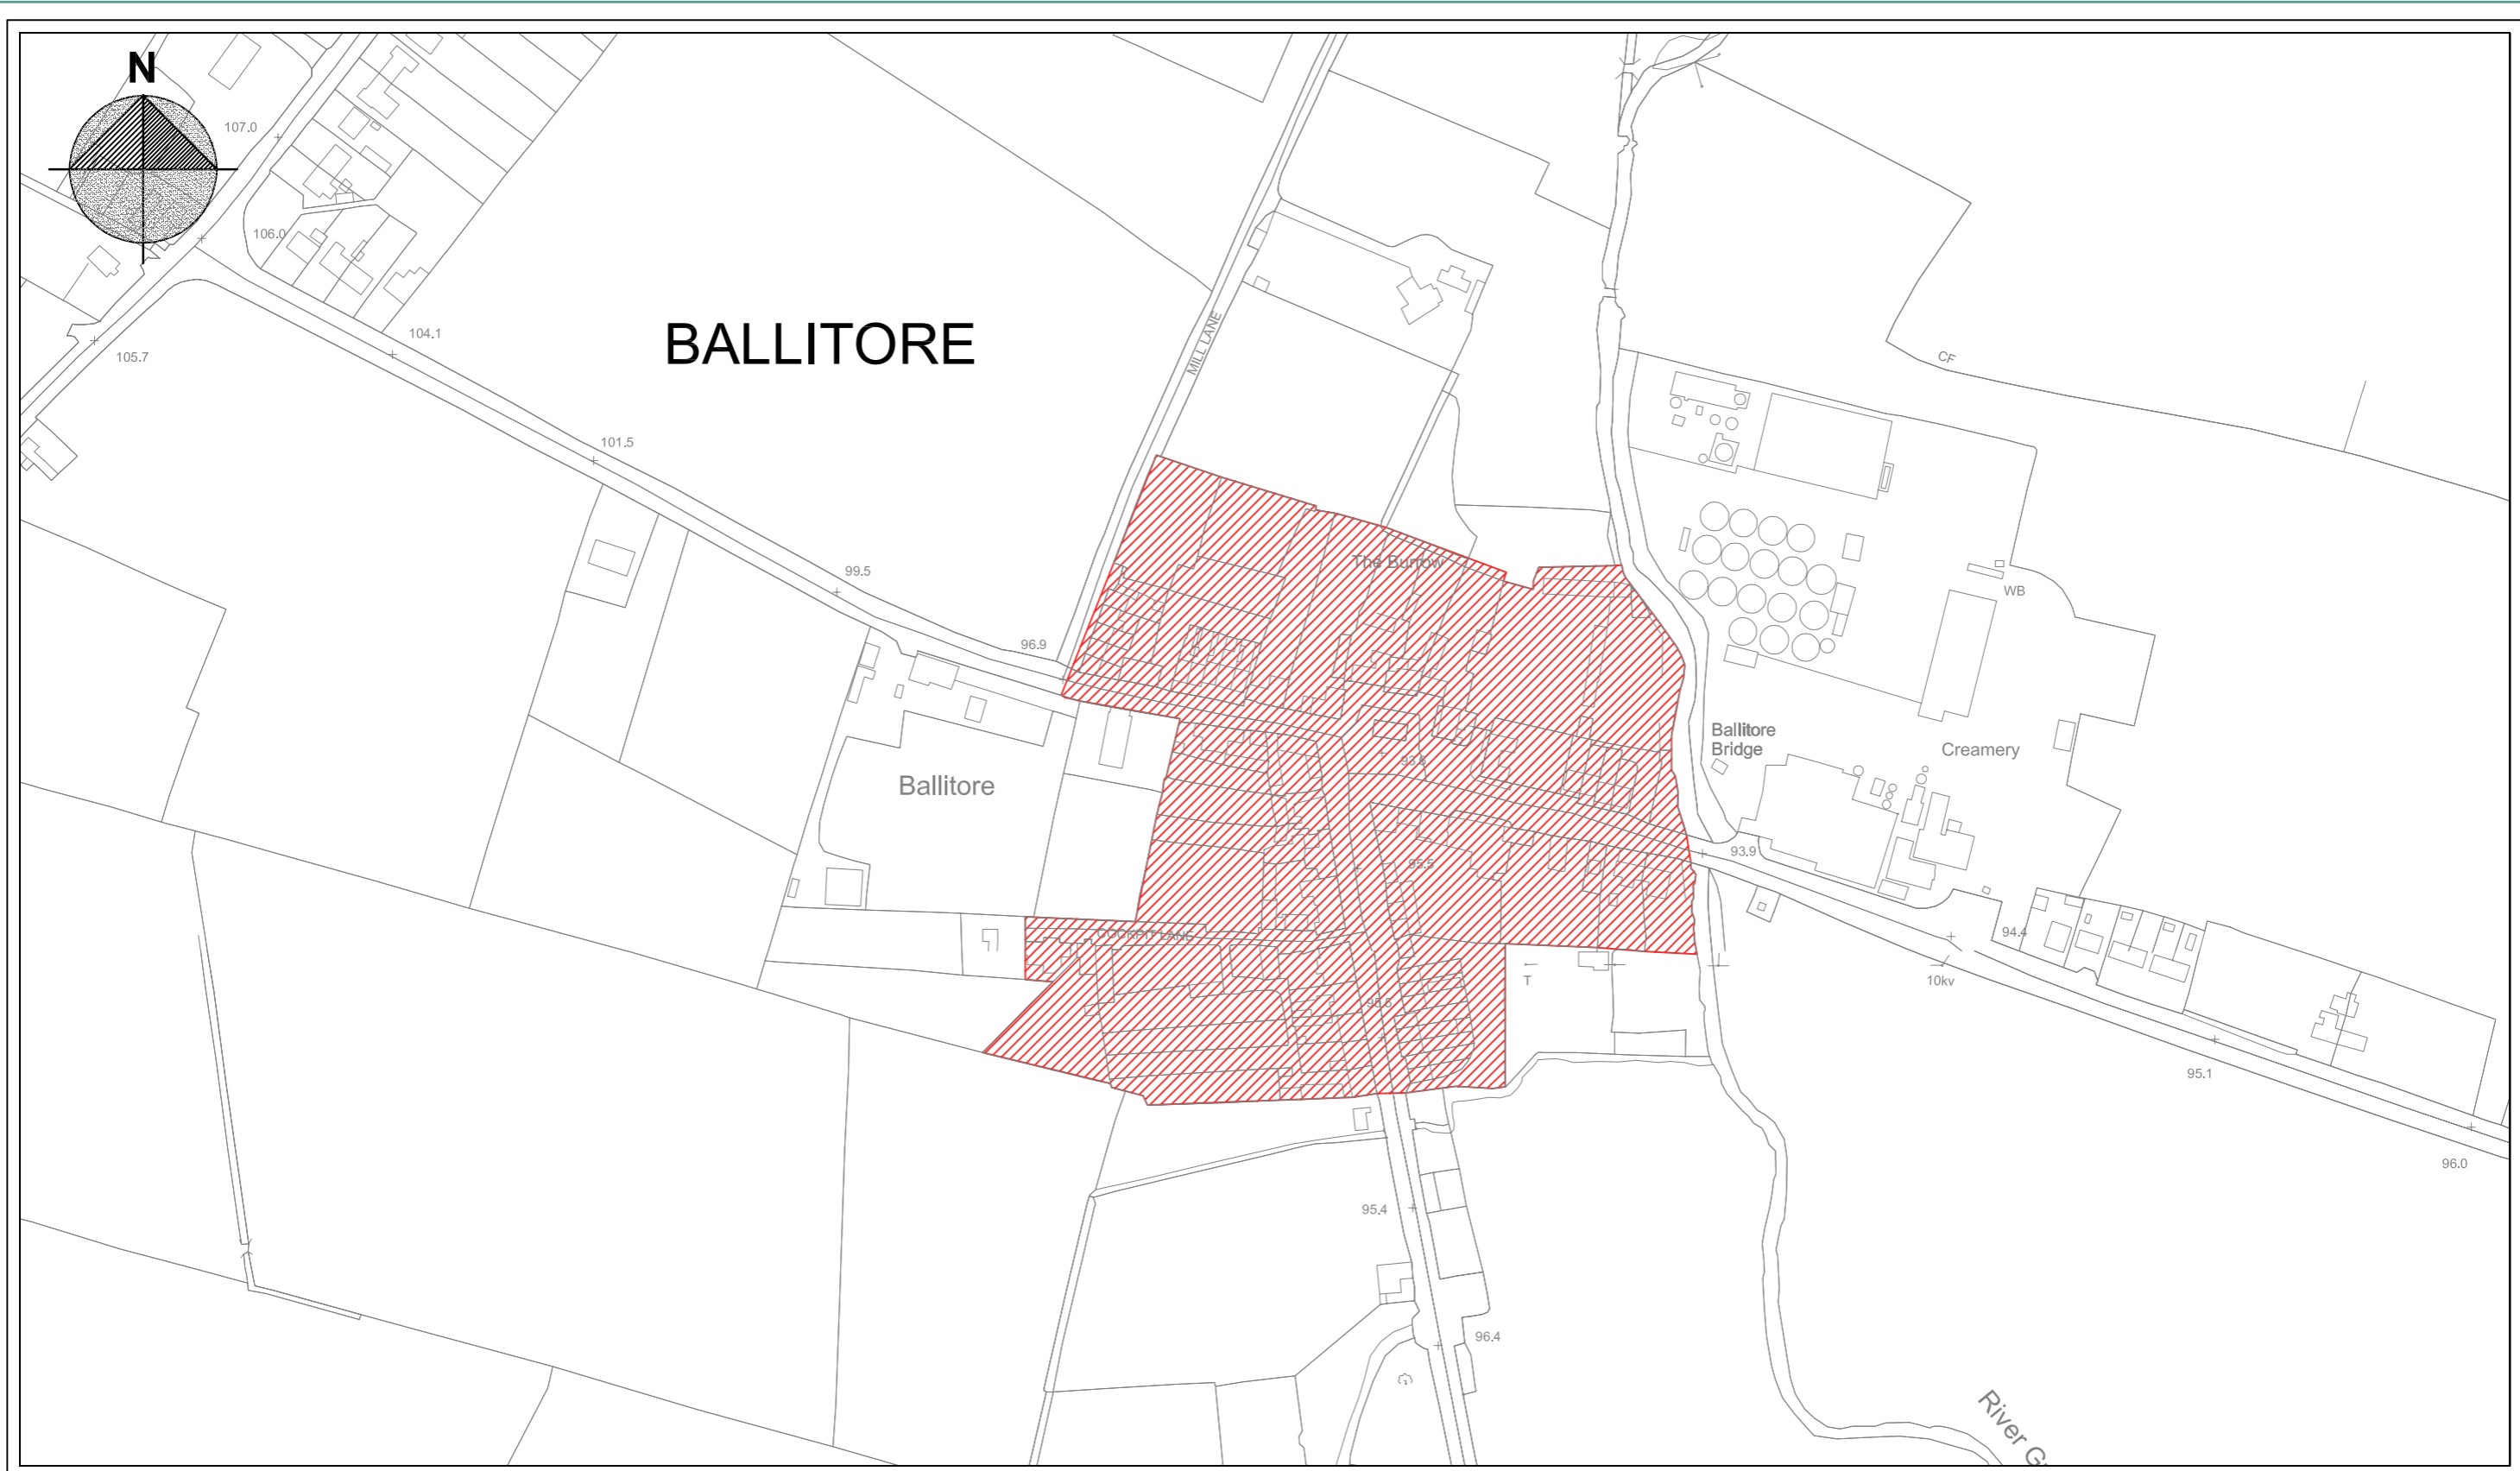

**KILDARE COUNTY COUNCIL
PLANNING DEPARTMENT
St. MARY'S NAAS**

MOONE
ARCHITECTURAL CONSERVATION AREA
County Development Plan 2005 - 2011

Legend:

 Architectural Conservation Area

THIS DRAWING IS TO BE READ IN
CONJUNCTION WITH THE WRITTEN STATEMENT

Scale:
N.T.S.

Map Ref:
21.7

Date:
May 2005

Drg No:
200/05/163

© Ordnance Survey Ireland. All rights reserved.
Licence No.: 2004/07CCMA (Kildare County Council)

**KILDARE COUNTY COUNCIL
PLANNING DEPARTMENT
St. MARY'S NAAS**