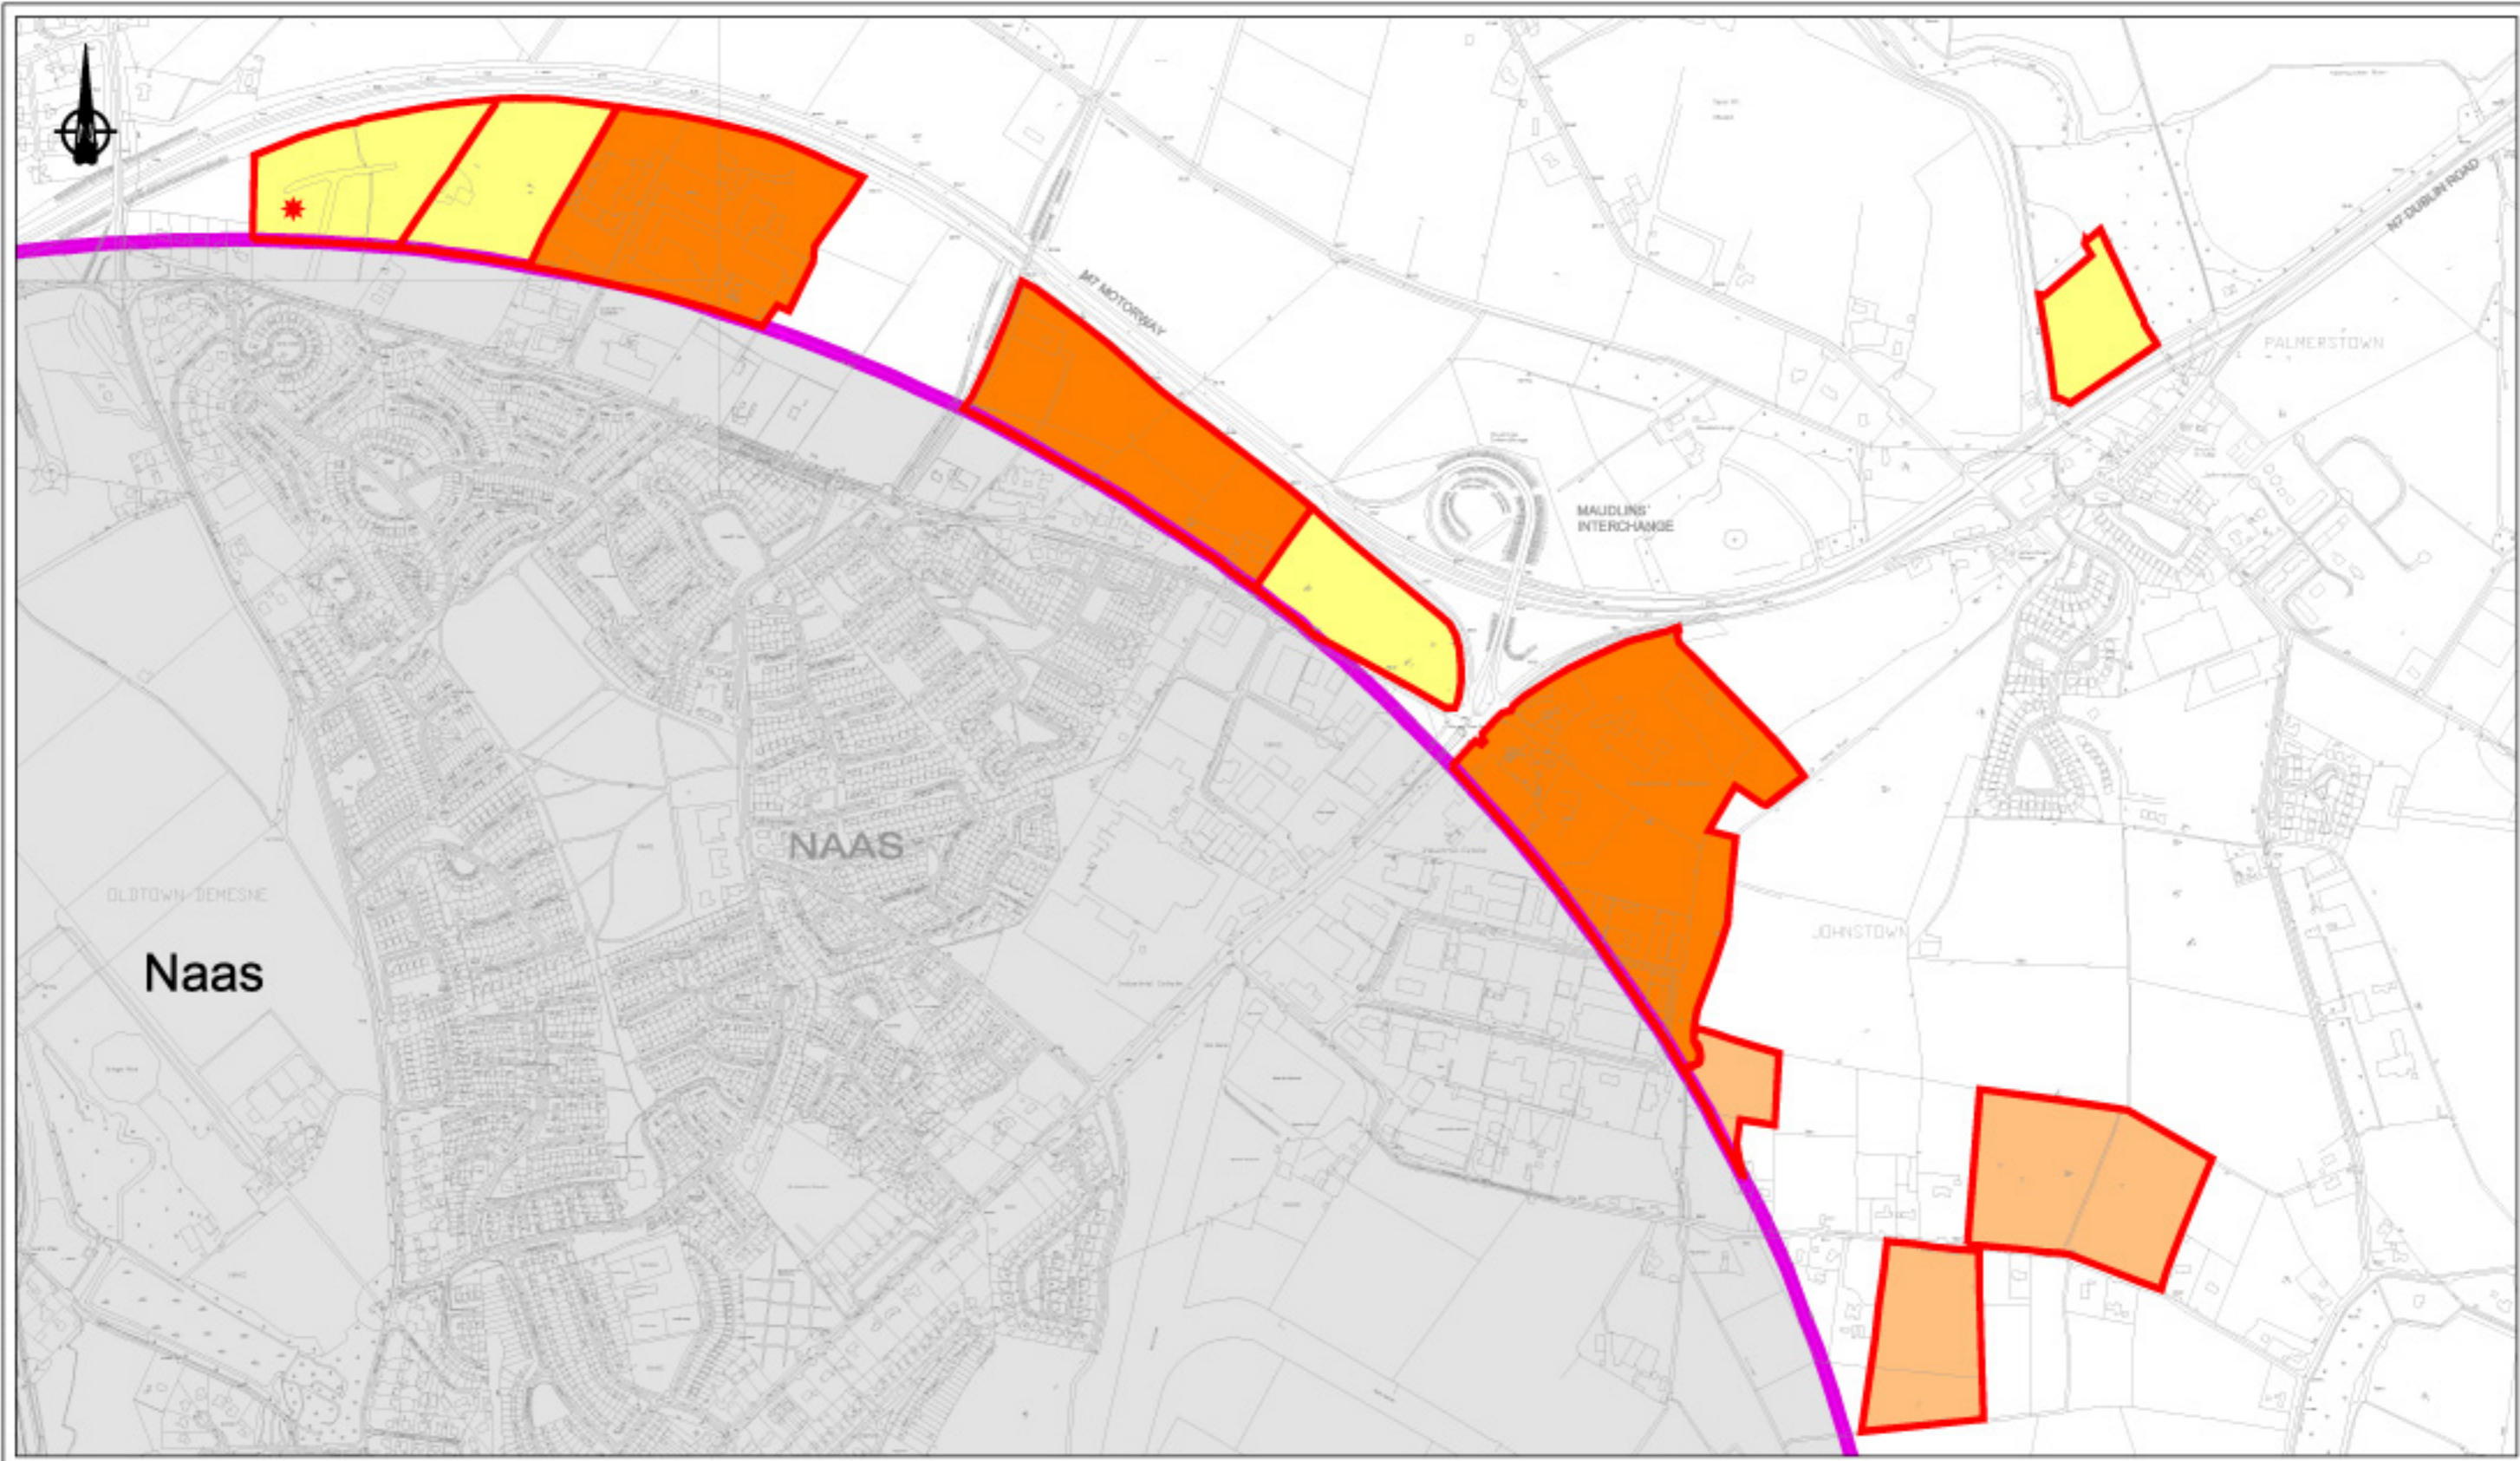

KILDARE COUNTY COUNCIL
PLANNING DEPARTMENT
St. MARY'S NAAS

NAAS ENVIRONS
County Development Plan 2005 - 2011

Legend:

- Naas Town Council
- NE 1: Industry / Warehousing
- NE 2: Existing / Permitted Retail / Commercial
- NE 4: New Low Density Residential

District Centre

This drawing is to be read in conjunction with the written statement

Scale:	N.T.S.	Map Ref:	23.2
Date:	May 2005	Drg No:	200/05/166
© Ordnance Survey Ireland. All rights reserved. Licence No.: 2004/07CCMA (Kildare County Council)