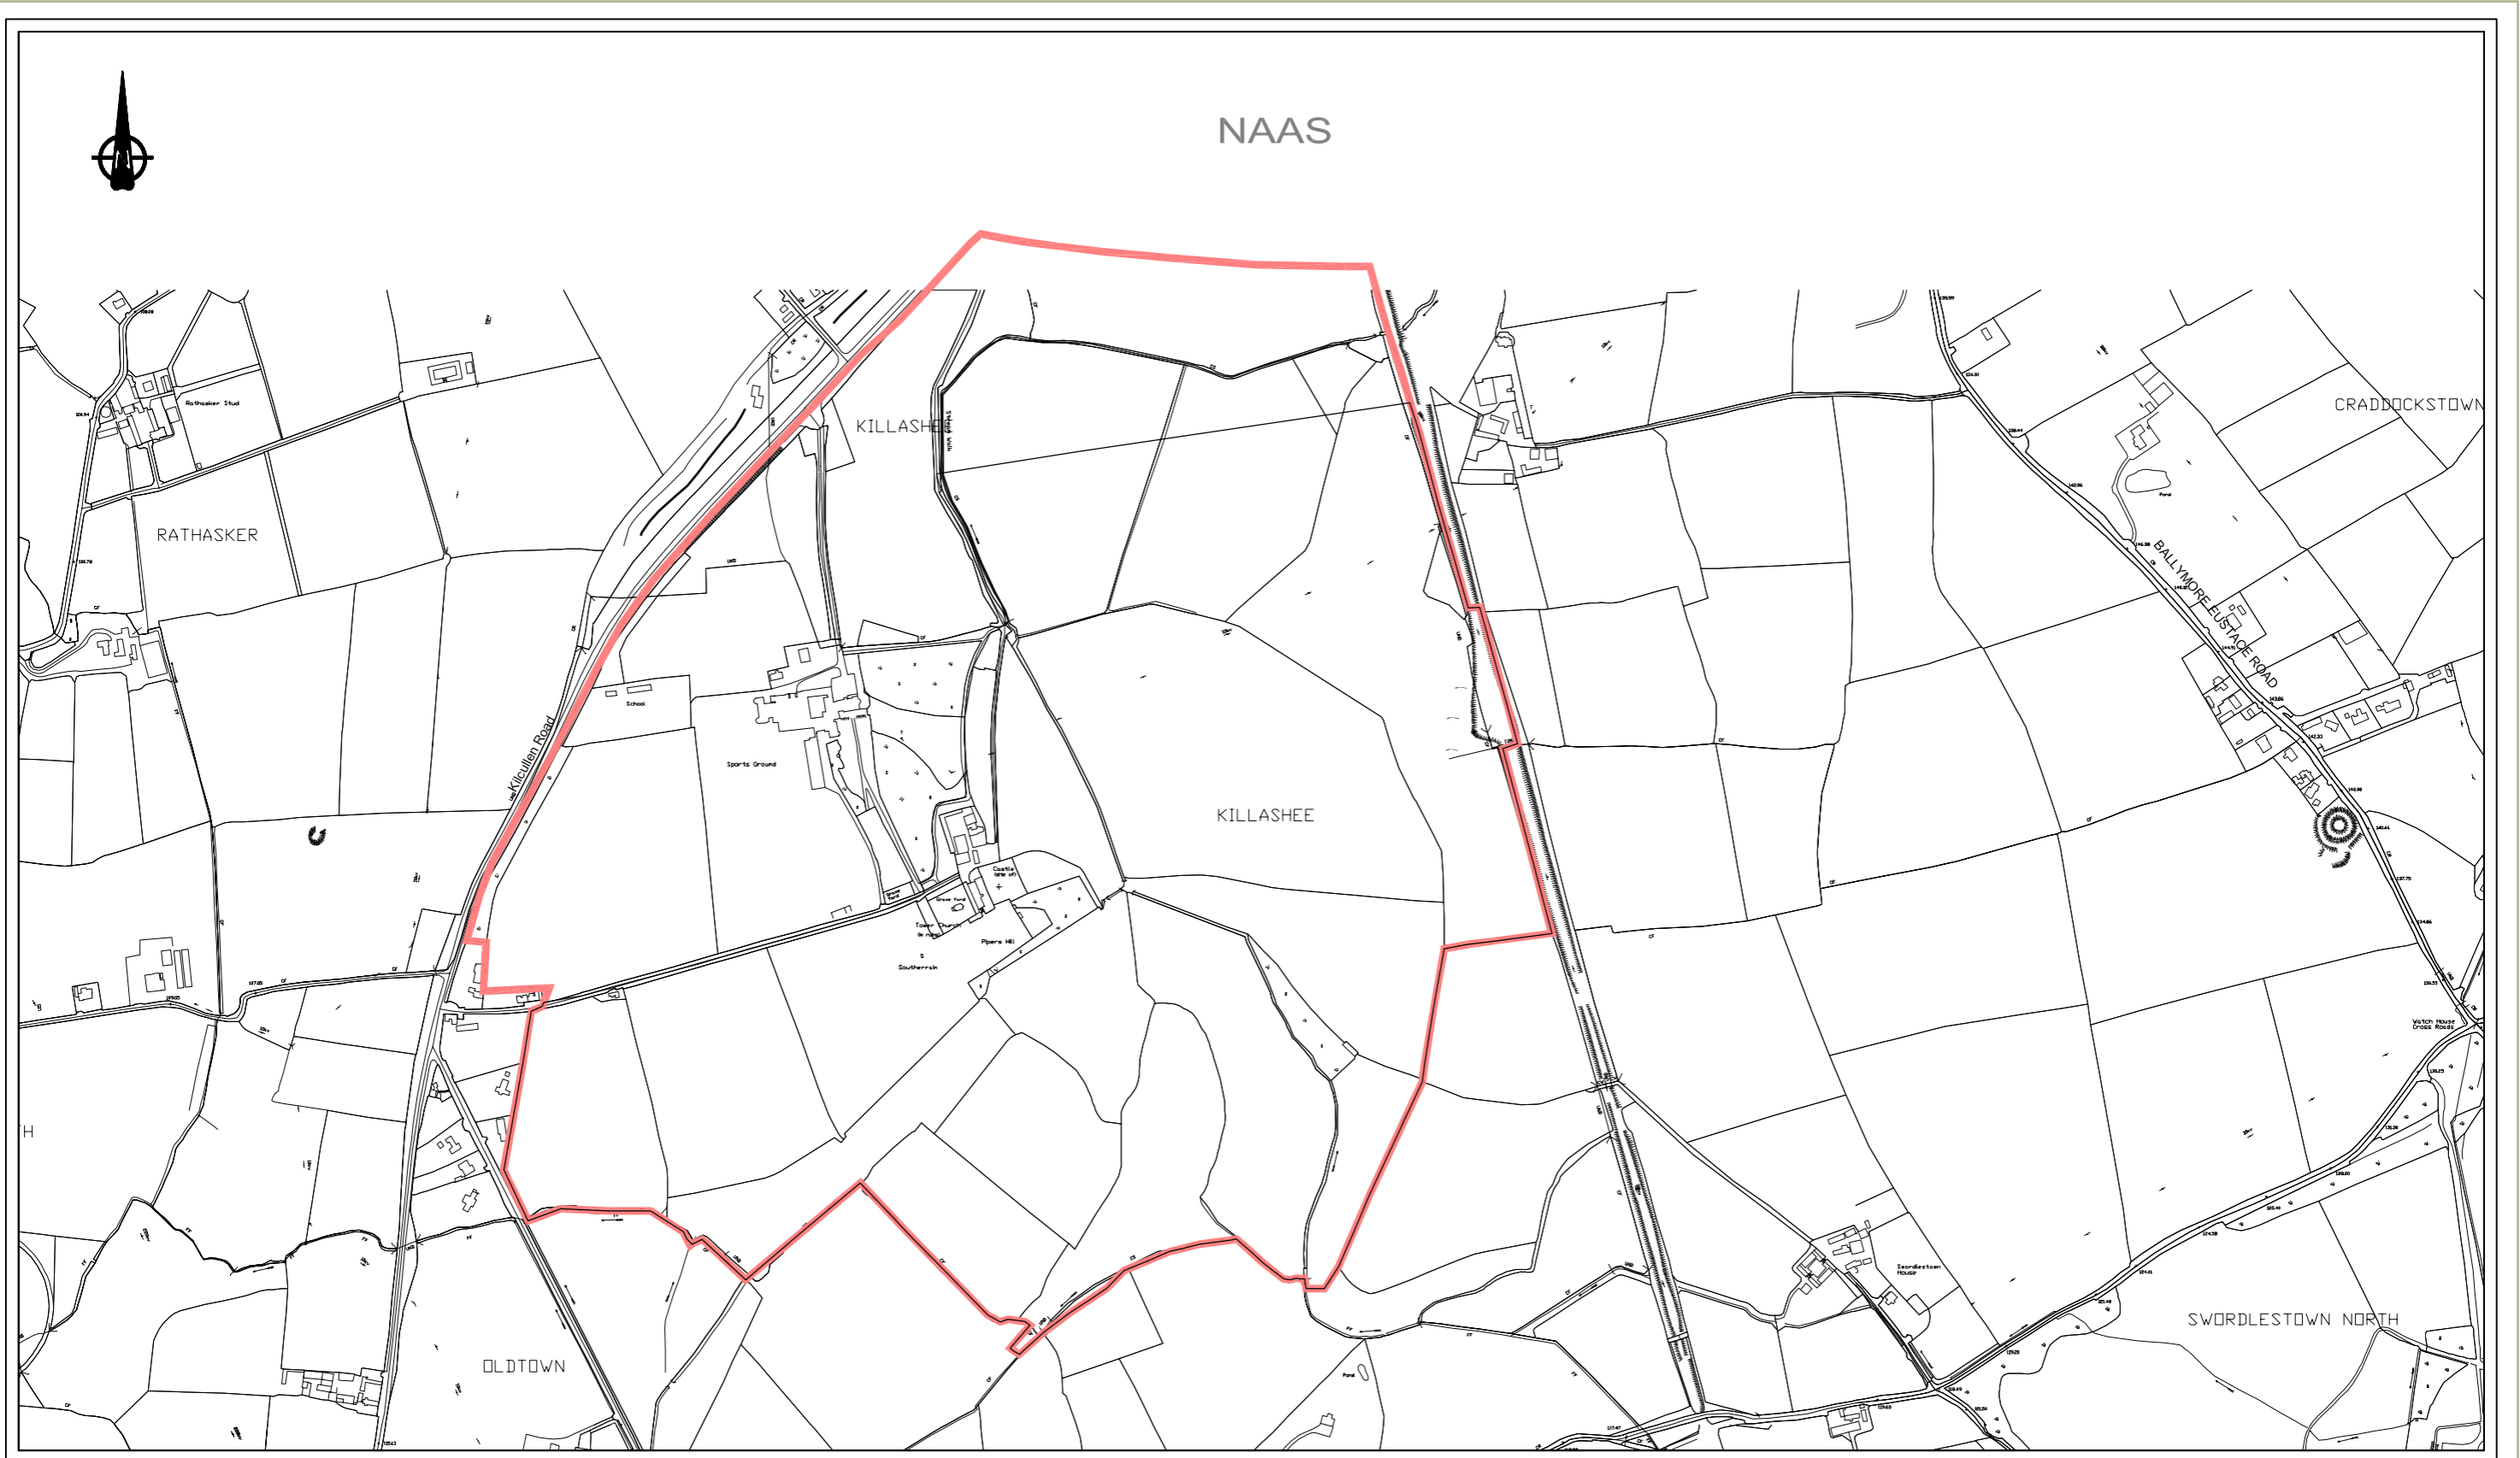

KILDARE COUNTY COUNCIL
PLANNING DEPARTMENT
St. MARY'S NAAS

NAAS ENVIRONS
County Development Plan 2005 - 2011

Legend:

Naas Town Council	NE 7: Community & Educational
NE 4: New Low Density Residential	NE 8: Small, Medium Enterprise / Industry
NE 5: Neighbourhood Centre	NE 9: Hotel & Leisure
NE 6: Integrated Leisure Development	Agriculture

This drawing is to be read in conjunction with the written statement

Scale: N.T.S.	Map Ref: 23.3
Date: May 2005	Drg No: 200/05/167
© Ordnance Survey Ireland. All rights reserved. Licence No.: 2004/07CCMA (Kildare County Council)