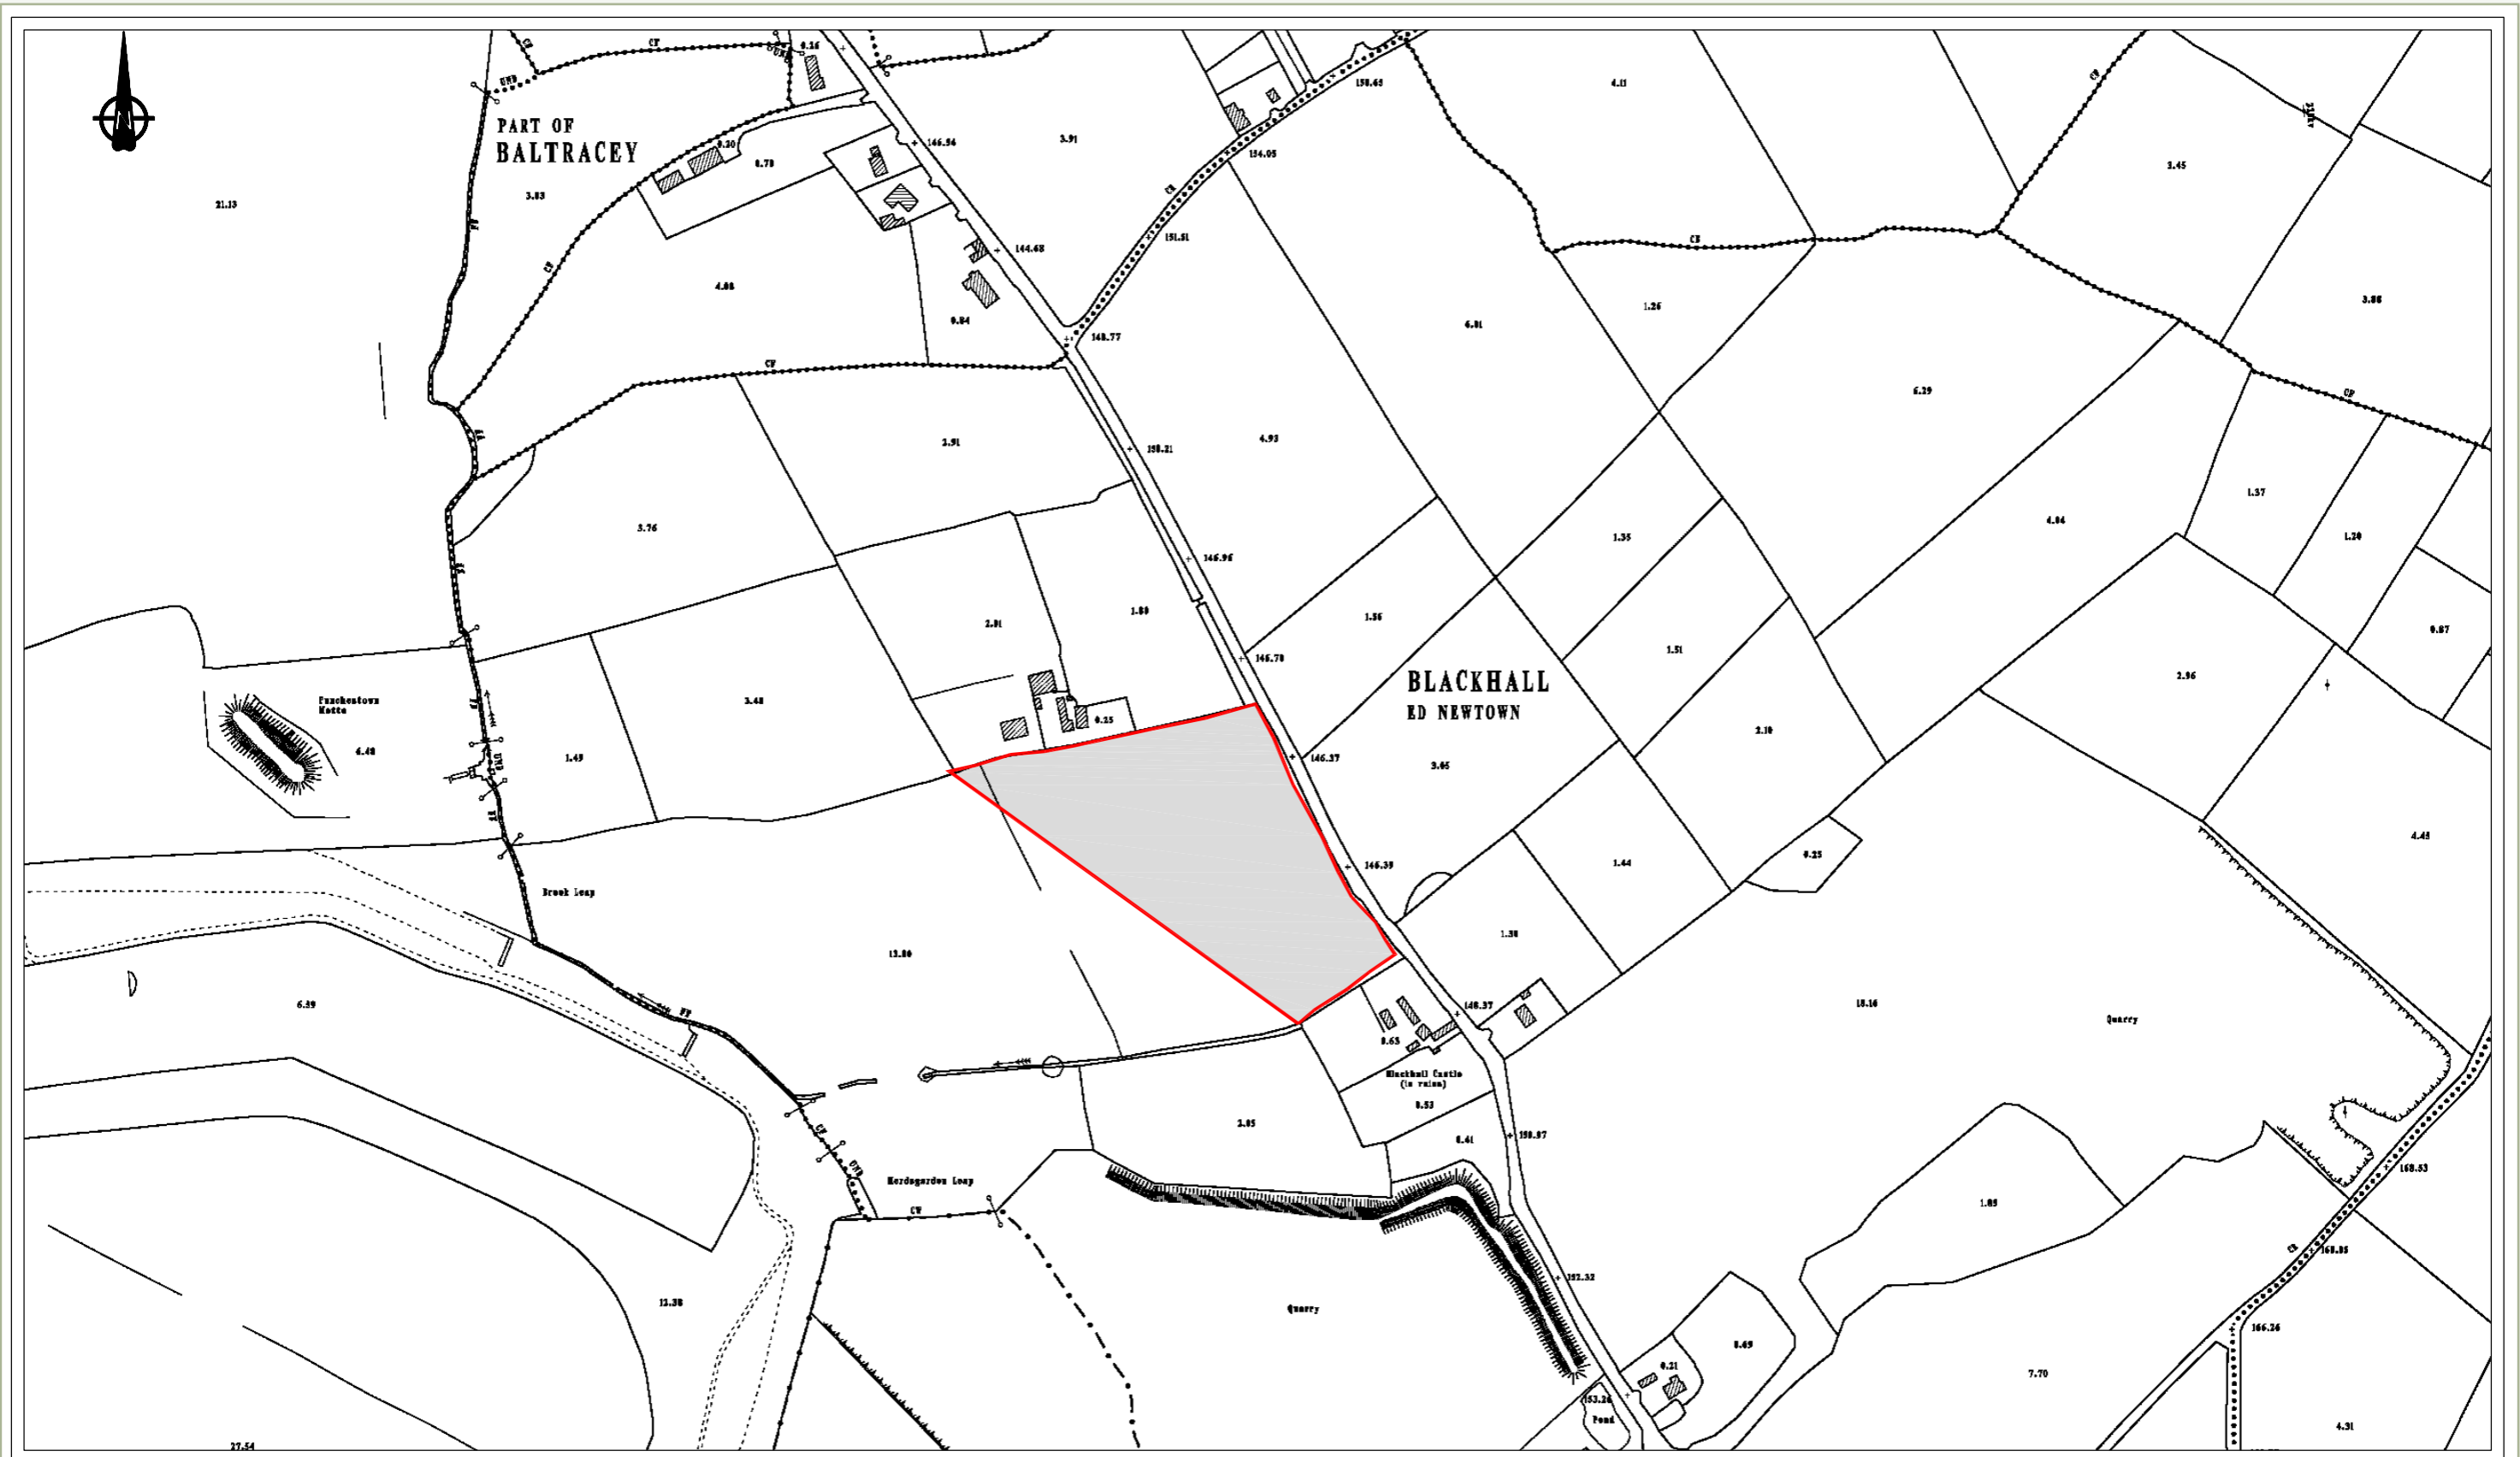

KILDARE COUNTY COUNCIL
PLANNING DEPARTMENT
St. MARY'S NAAS

PUNCHESTOWN ENVIRONS
County Development Plan 2005 - 2011

Legend:

PU 1: Low Density Residential

This drawing is to be read in conjunction with the written statement

Scale:	N.T.S.	Map Ref:	23.5
Date:	May 2005	Drg No:	200/05/169
© Ordnance Survey Ireland. All rights reserved. Licence No.: 2004/07CCMA (Kildare County Council)