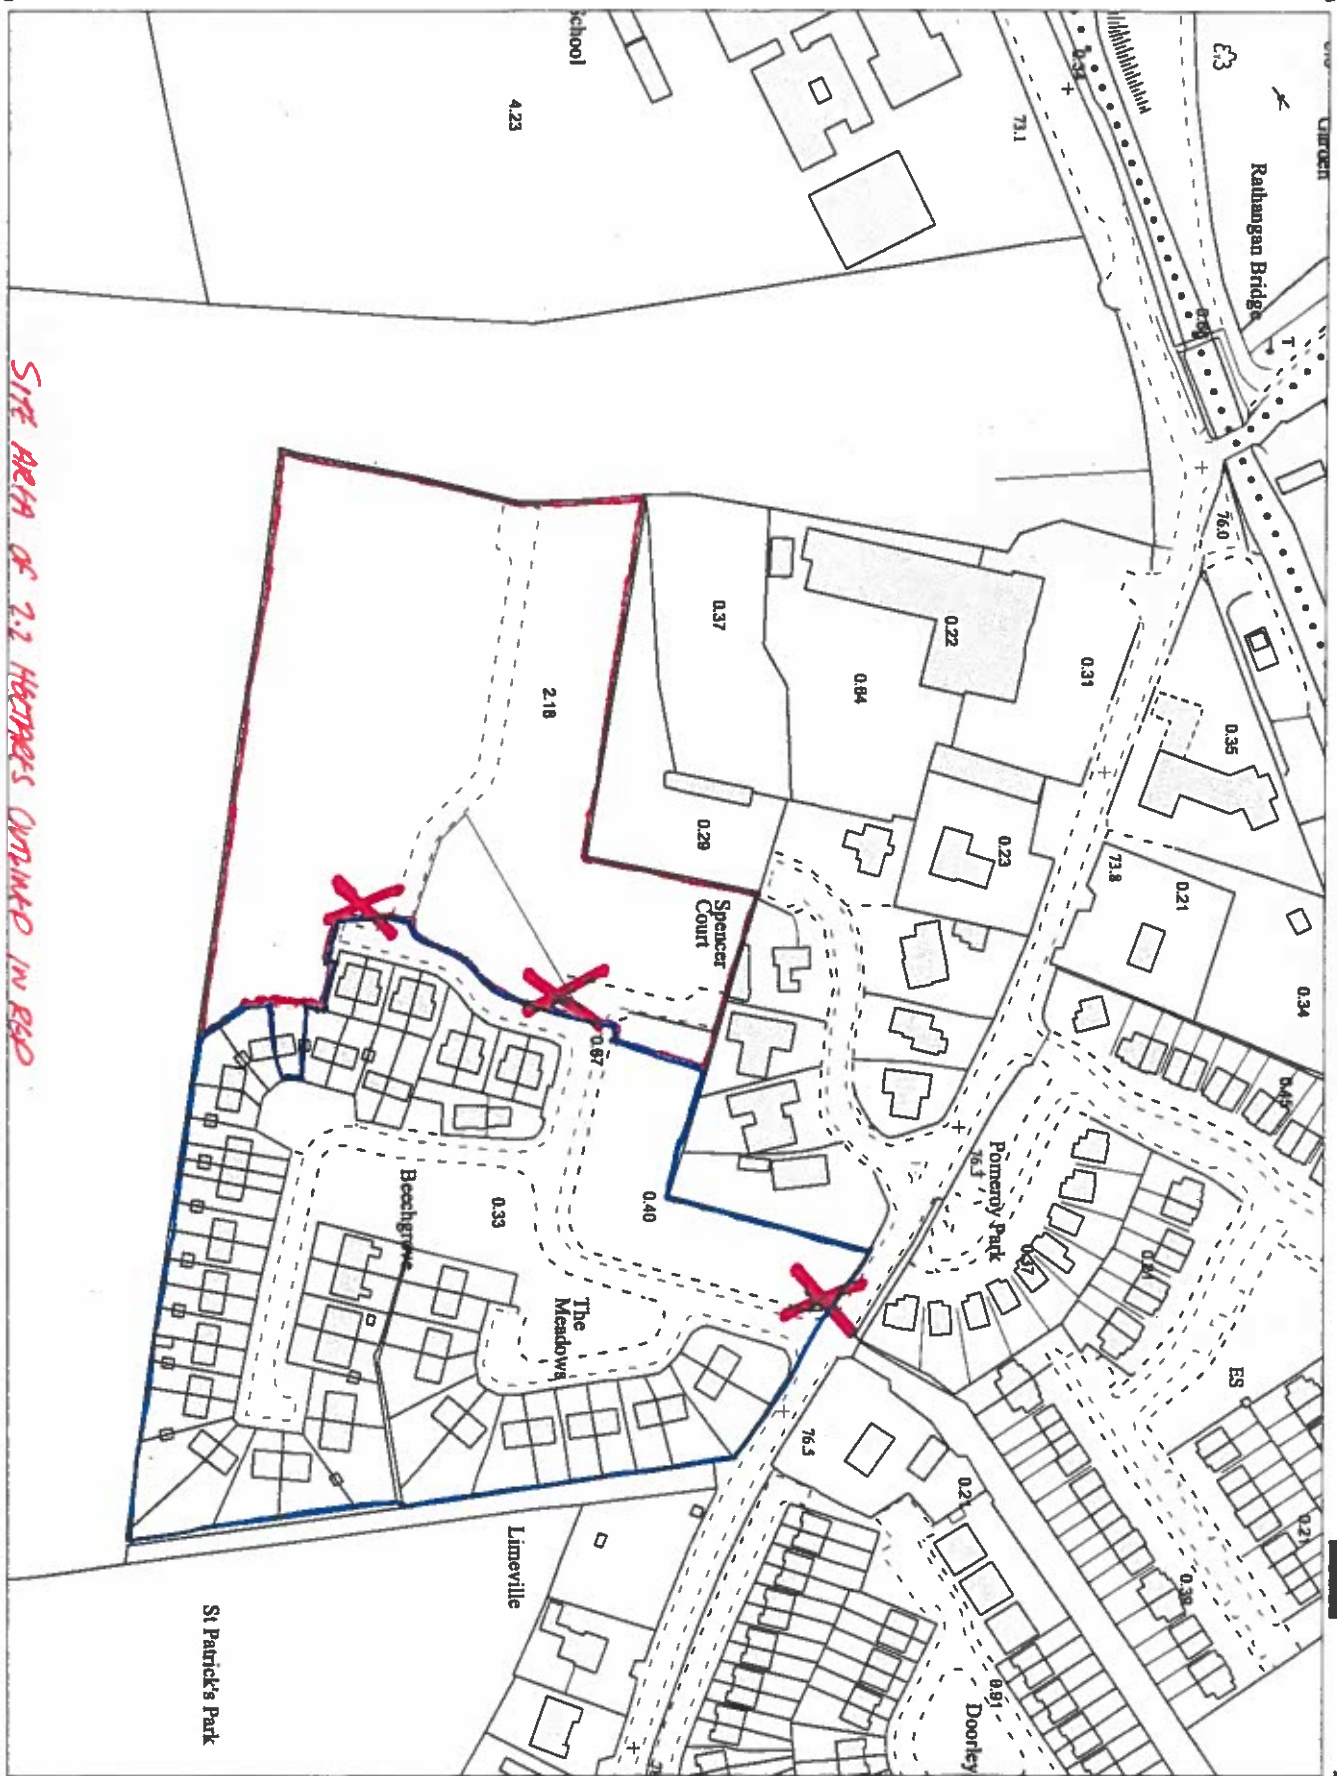

Rural PLACE Map

687752

ITM CENTRE PT. COORDS
 667470,719083

DESCRIPTION

X = Site Notice

MAP SHEETS

1:2500
 3553-B

© Suirbhreacht Ordainle Éireann, 2017
 © Ordnance Survey Ireland, 2017

SITE AREA OF 7.2 HECTARES OUTLINED IN RED

Scale:- 1:2,500
 Scale:- 1:2,500

Plot Ref. No. 19734664_1_1
 Plot Date 06-JAN-2017

718290

687179

687752

718290